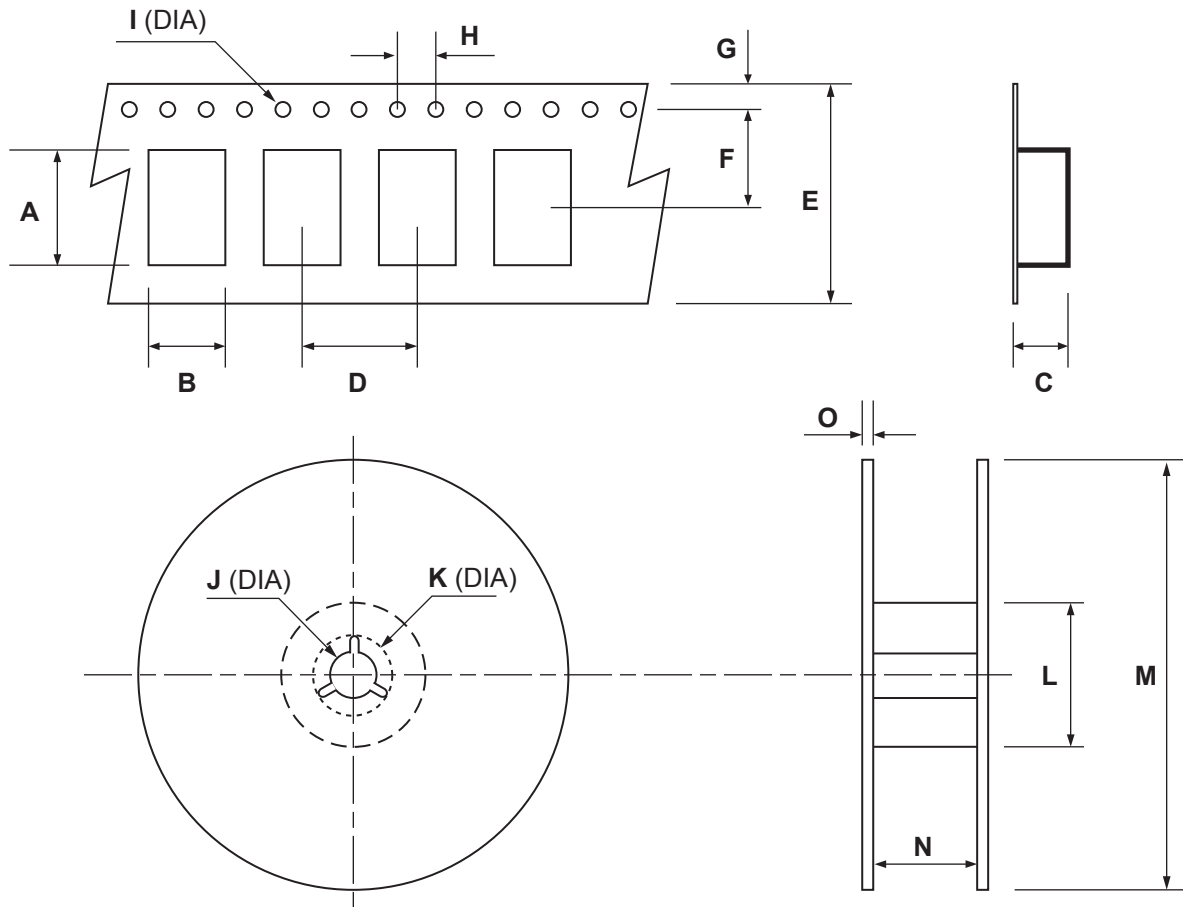

Surface Mount TCXO Tape & Reel Specifications

(All specifications subject to change without notice; Tape & Reel are compliant to EIA-481-A; Please call for other options.)

TAPE SPECIFICATIONS (Unit: mm)

MODEL	A	B	C	D	E	F	G	H	I
TCL	12	10	2.3	12	24	11.5	1.75	4.0	1.5
TC75	7.26	5.74	2.29	8.0	12	5.5	1.75	4.0	1.5
TCLS	12.4	10.0	2.25	16.0	24	11.5	1.75	4.0	1.55
TC53	5.74	3.81	2.24	8.0	12	5.5	1.75	4.0	1.5
TC32	7.65	5.75	2.4	8.0	16	7.5	1.75	4.0	1.5

REEL SPECIFICATIONS (Unit: mm)

MODEL	J	K	L	M	N	O	Note	Quantity/Reel
TCL	13	21	80	330	24.4	2.0		1,000
TC75	13	21	62	180	16.5	2.05		500
TCLS	13	21	100	330	26.4	3.0		1,000
TC53	13	21	62	180	16.5	2.05		1,000
TC32	13	21	80	200	17.5	2.05		1,000